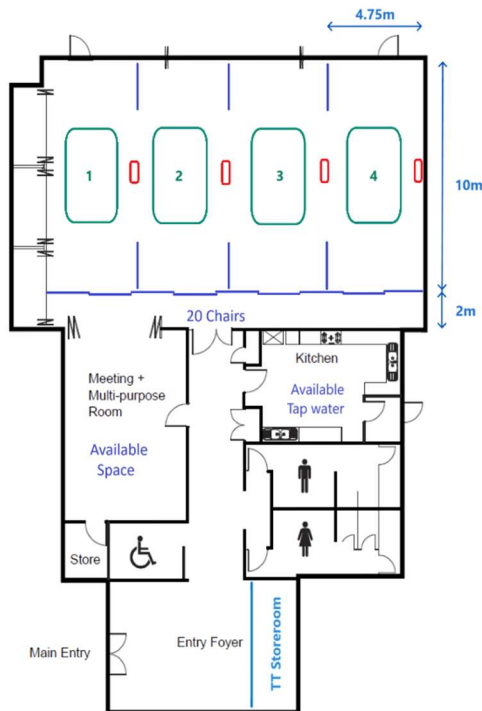

#### MORTDALE COMMUNITY CENTRE

Scoresheets:

The Captain of the winning team is to email a clear photo of the scoresheet to [pennants@sstt.org.au](mailto:pennants@sstt.org.au)

<b>Function Room</b> Available floorspace: 179.5m <sup>2</sup>	<b>Foyer</b> Available floorspace: 44.2m <sup>2</sup>	<b>Female Toilet</b> Available floorspace: 15.4m <sup>2</sup>	<b>Accessible Toilet</b> Available floorspace: 5.7m <sup>2</sup>
<b>Meeting Room</b> Available floorspace: 39.3m <sup>2</sup>	<b>Kitchen</b> Available floorspace: 25.5m <sup>2</sup>	<b>Male Toilet</b> Available floorspace: 15.1m <sup>2</sup>	